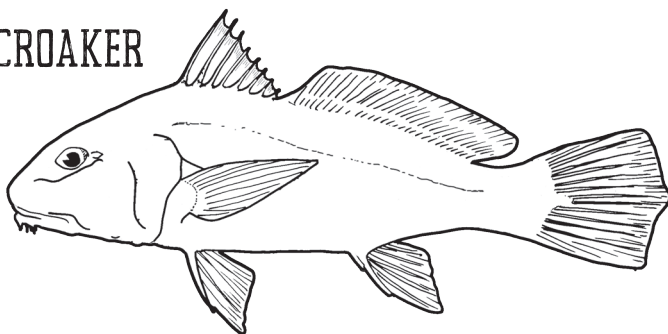

FLOUNDER

**SPOT THESE**

Saltwater species in the waters around Sea Rim's shore line.

RED DRUM

SEA TROUT

CROAKER

BLACK DRUM