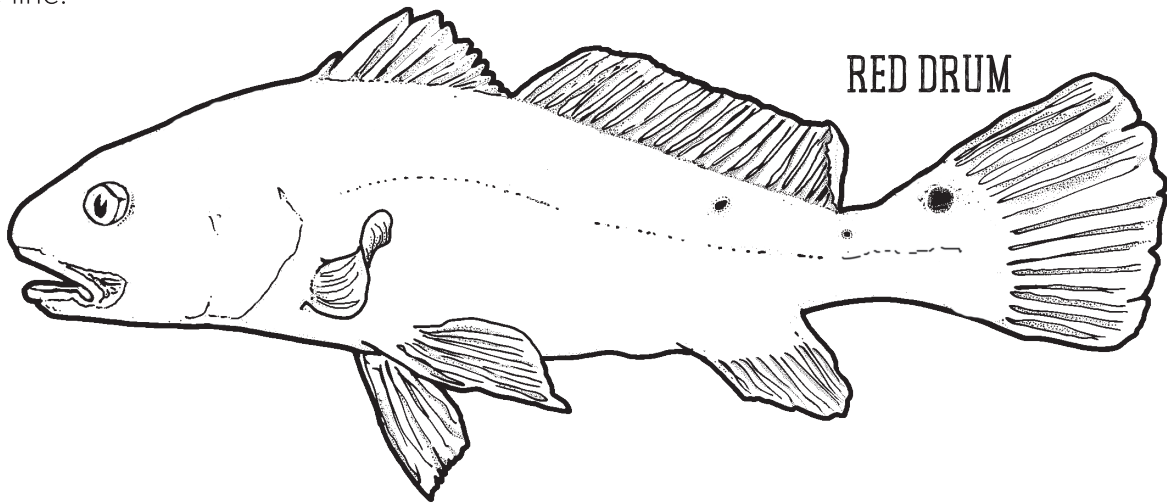

FLOUNDER

**SPOT THESE**

Saltwater species in the waters around Sea Rim's shore line.

RED DRUM

SEA TROUT

CROAKER

BLACK DRUM