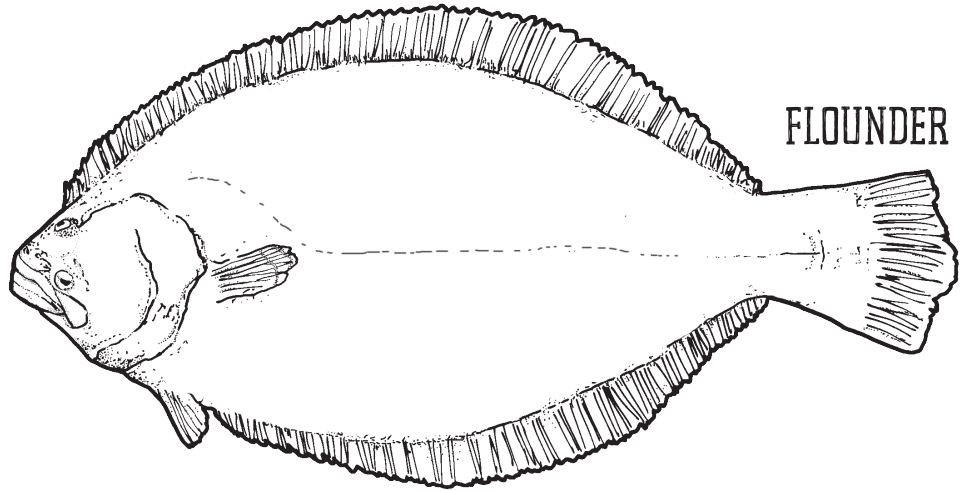

FLOUNDER

**SPOT THESE**

Saltwater species in the waters around Sea Rim's shore line.

RED DRUM

SEA TROUT

CROAKER

BLACK DRUM